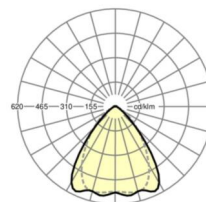

CHARACTERISTICS

Order number	19530004060
EAN number	4020863432257
Commodity code	94051190
Certification mark	IP 20, Protection class I, ENEC10 VDE, F, HACCP DIN10500/Food/IFS-application-related suitability/BRC, Indoor, CE
Impact resistance (IK rating)	IK03 (-20°C bis 25°C)
Ambient temperatur	ta -20°C to 25°C
Warranty period	5 years
State funding programs	BEG - Federal funding for efficient buildings (valid only for Germany)

ELECTRICAL ENGINEERING

Controller	Electronic driver (1 pcs.)
System output	88W
Mains voltage	230V/50Hz
Circuit breakers (inrush current)	12 pieces/B10, 19 pieces/B16, 20 pieces/C10, 32 pieces/C16
Energy efficiency class/light source	B

LIGHTING TECHNOLOGY

Placement	LED, Colour rendering/Light colour CRI ≥ 80 / 4000K
Colour tolerance (MacAdam)	3SDCM
Nominal luminous flux	14190lm
LED service life	50000h L80/B10 (Tq 25°C), 70000h L80/B50 (Tq 25°C)
Luminaire luminous efficiency	162lm/W
Beam angle	80° (C0) / 75° (C90)
UGR lat./long.	22.4 / 23.0

MECHANICS

Housing colour	traffic white RAL 9016
Dimensions (LxWxDxH)	1531mm x 55mm x 37mm
Weight (net)	1.65kg
Type of installation	Mounting rail system installation, Light structure

Dimensions

L	1531 mm	Length
B	55 mm	Width
H	37 mm	Height

DEEP-LINK

<https://www.regiolux.de/en/article/19530004060>

Reference	LED 14000lm 840
ηLB	100 %
Φ ↓/↑	98 % / 2 %
UGR lat./long.	22.4 / 23.0